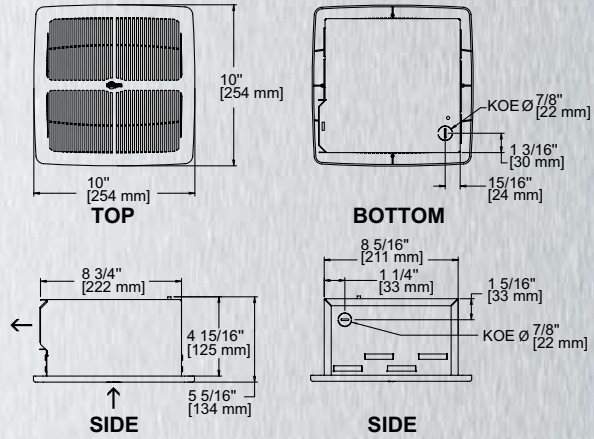

Selection table

Type	sones	cfm	duct (in.)	capacity (ft ²)	kg	lb
SBFL070	3.0	70	4	65	2.8	6.1

Technical drawings

SBF050 - SBF070

SBF090 - SBF120 - SPBF050 - SPBF070

SBFHL070

SBFL070

Conforms to UL STD 507
 Certified to CSA STD 22.2 NO 113
 ETL listed (3015005)