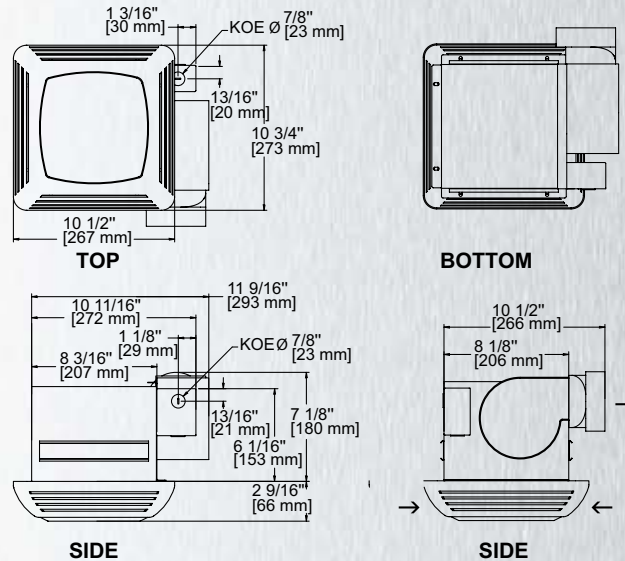

Selection table

Type	sones	cfm	duct (in.)	capacity (ft ²)	kg	lb
SBFL070	3.0	70	4	65	2.8	6.1

Technical drawings

SBF050 - SBF070

SBF090 - SBF120 - SPBF050 - SPBF070

SBFHL070

SBFL070

Conforms to UL STD 507
 Certified to CSA STD 22.2 NO 113
 ETL listed (3015005)