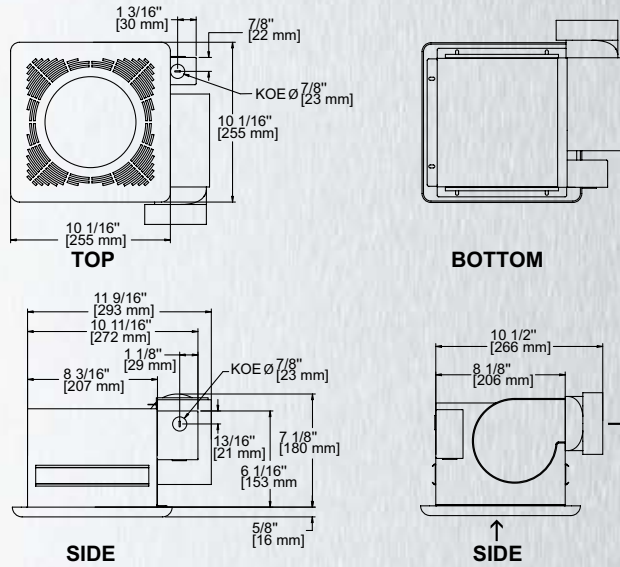

Selection table

Type	sones	cfm	duct (in.)	capacity (ft ²)	kg	lb
SBFL070	3.0	70	4	65	2.8	6.1

Technical drawings

SBF050 - SBF070

SBF090 - SBF120 - SPBF050 - SPBF070

SBFHL070

SBFL070

Conforms to UL STD 507
 Certified to CSA STD 22.2 NO 113
 ETL listed (3015005)