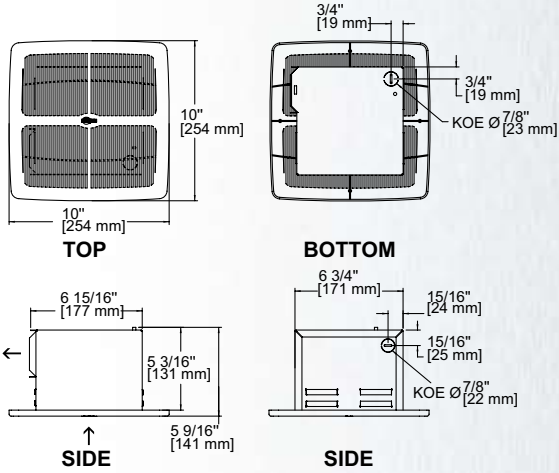

Technical drawings

SBF050 - SBF070