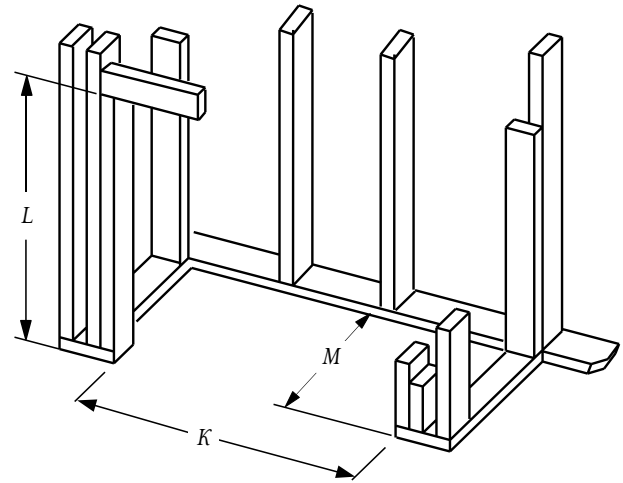

SPÉCIFICATIONS DE L'APPAREIL

SPÉCIFICATIONS POUR L'INSTALLATION

	ARIES 33	ARIES 35	ARIES 40	ARIES 45
K	33-3/4"	35-3/8"	40-3/8"	45-3/8"
L	33-1/4"	35-1/4"	40-1/4"	40-1/4"
M	14-1/2"	18"	18"	18"

RENDEMENTS

MODÈLE	COMBU.	BTU/HEURE	AFUE**	P4/ENERGUIDE*
ARIES 33	PL	10 000	64%	60,4%/64,8%
ARIES 33	GN	12 000	64%	60,4%/64,8%
ARIES 35	PL	12 000	65,5%	61%/65%
ARIES 35	GN	14 000	65,5%	61%/65%
ARIES 40	PL	15 000	65,5%	62%/65%
ARIES 40	GN	16 000	65,5%	62%/65%
ARIES 45	PL	19 000	65%	63%/66%
ARIES 45	GN	20 000	65%	63%/66%