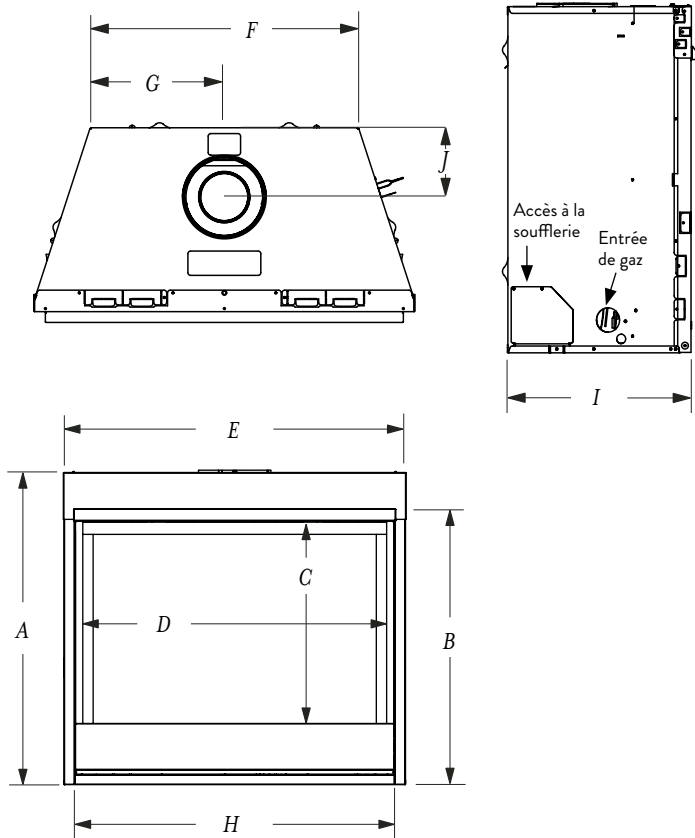

SPÉCIFICATIONS DE L'APPAREIL

SPÉCIFICATIONS POUR L'INSTALLATION

	ARIES 33	ARIES 35	ARIES 40	ARIES 45
K	33-3/4"	35-3/8"	40-3/8"	45-3/8"
L	33-1/4"	35-1/4"	40-1/4"	40-1/4"
M	14-1/2"	18"	18"	18"

RENDEMENTS

MODÈLE	COMBU.	BTU/HEURE	AFUE**	P4/ENERGUIDE*
ARIES 33	PL	10 000	64%	60,4%/64,8%
ARIES 33	GN	12 000	64%	60,4%/64,8%
ARIES 35	PL	12 000	65,5%	61%/65%
ARIES 35	GN	14 000	65,5%	61%/65%
ARIES 40	PL	15 000	65,5%	62%/65%
ARIES 40	GN	16 000	65,5%	62%/65%
ARIES 45	PL	19 000	65%	63%/66%
ARIES 45	GN	20 000	65%	63%/66%