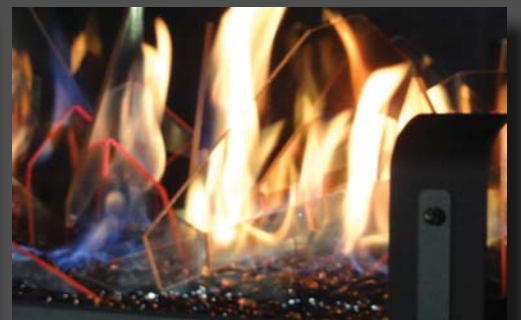

Flames and lights detail

The image on front cover courtesy of Energy Products in Rochester, MN.

www.bigwoodshearth.com

Big Woods Hearth Products

www.stellarhearth.com

14351 Ewing Avenue

For More Information on the IGL-26 Gas Log Set, please contact :

Burnsville, MN 55306

(P) 952-224-4072

info@stellarhearth.com