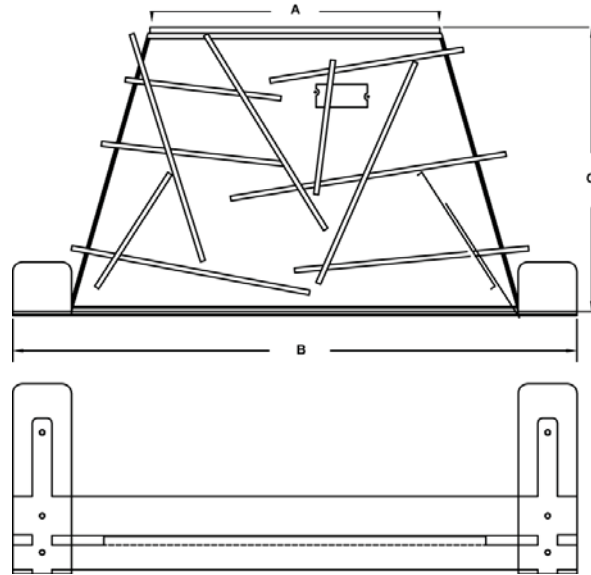

Stellar
hearth products™

Features –

- 44,000 BTU's of flame
- Fits into most masonry and pre-fabricated woodburning fireplaces
- The ONLY modern gas log set with mirrored ceramic glass panels for “logs”
- Exclusive Moonbeam™ Accent Lights on the log panels, providing year-round ambience whether the appliance is on or off
- Front grate accent lights offer a soft ember light inflection to the front of the hearth
- Optional firebox mirrored panels reflect countless iterations of the flames and lights
- Standard Liquid Mercury glass beads reflect and accentuate the flame

IGL-26

Glass Gas Log Set

The IGL-26 glass gas “log” set uses reflective glass “logs” and firebox panels, as well as accent lighting on the burner and front grate, to enhance the flames by reflecting the images throughout the firebox. With lighting from below, the edges of the glass pieces illuminate, enhancing the look whether burning or not, offering a stunning look year-round!

IGL-26 Dimensions		A	B	C
	Height	Back Width	Front Width	Depth
Actual	14-1/2"	14-3/4"	28-13/16"	14-9/16"
Minimum	17"	19"	31"	15"

The standard Images Gas Log set, without optional reflective panels

The standard Images Gas Log set, flames turned off, and Moonbeam™ accent lights turned on