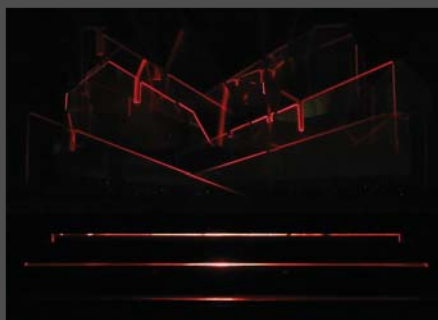

IGL-26

Glass Gas Log Set

Shown with optional reflective glass firebox panels

Transform your fireplace from dull to **dramatic**

The Images Gas Log Set, with its one-of-a-kind reflective glass logs and accent lights, will change any ordinary woodburning fireplace into something spectacular.

Stellar
hearth products™

Features –

- 44,000 BTU's of flame
- Fits into most masonry and pre-fabricated woodburning fireplaces
- The ONLY modern gas log set with mirrored ceramic glass panels for “logs”
- Exclusive Moonbeam™ Accent Lights on the log panels, providing year-round ambience whether the appliance is on or off
- Front grate accent lights offer a soft ember light inflection to the front of the hearth
- Optional firebox mirrored panels reflect countless iterations of the flames and lights
- Standard Liquid Mercury glass beads reflect and accentuate the flame

IGL-26

Glass Gas Log Set

The IGL-26 glass gas “log” set uses reflective glass “logs” and firebox panels, as well as accent lighting on the burner and front grate, to enhance the flames by reflecting the images throughout the firebox. With lighting from below, the edges of the glass pieces illuminate, enhancing the look whether burning or not, offering a stunning look year-round!

IGL-26 Dimensions		A	B	C
	Height	Back Width	Front Width	Depth
Actual	14-1/2"	14-3/4"	28-13/16"	14-9/16"
Minimum	17"	19"	31"	15"

The standard Images Gas Log set, without optional reflective panels

The standard Images Gas Log set, flames turned off, and Moonbeam™ accent lights turned on