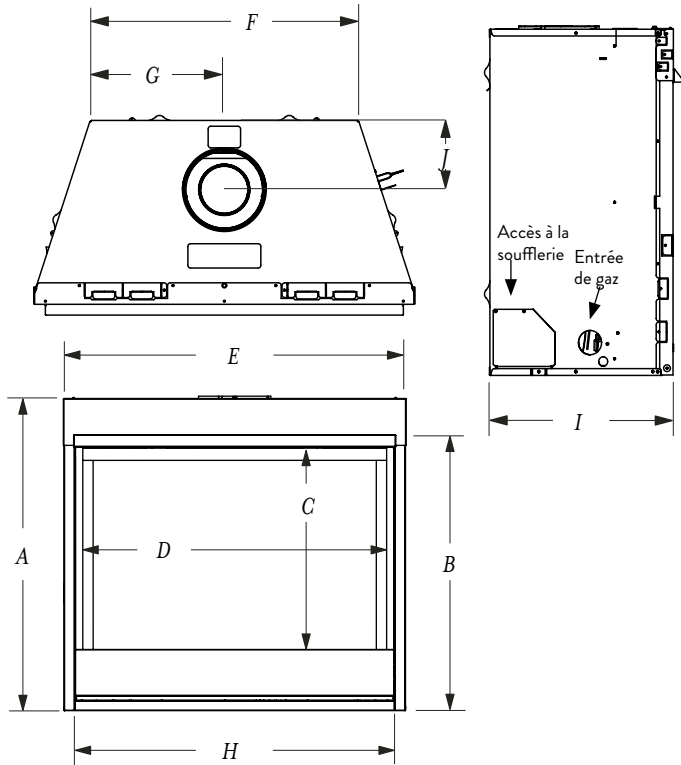

## SPÉCIFICATIONS DE L'APPAREIL

	ARIES CD 33	ARIES CD 35	ARIES CD 40	ARIES CD 45
A	30-1/8"	32-1/8"	37-1/8"	37-1/8"
B	26-1/4"	28-3/4"	33-1/4"	33-1/4"
C	18-5/16"	22-1/4"	25-3/4"	25-3/4"
D	30-1/2"	32-3/8"	37-3/8"	42-3/8"
E	33-5/8"	35-1/4"	40-1/4"	45-1/4"
F	21-7/8"	25"	30"	35"
G	10-15/16"	12-1/2"	15"	17-1/2"
H	31"	32-7/8"	33-7/8"	42-7/8"
I	14"	17"	17"	17"
J	5-3/4"	6-7/8"	6-7/8"	6-7/8"